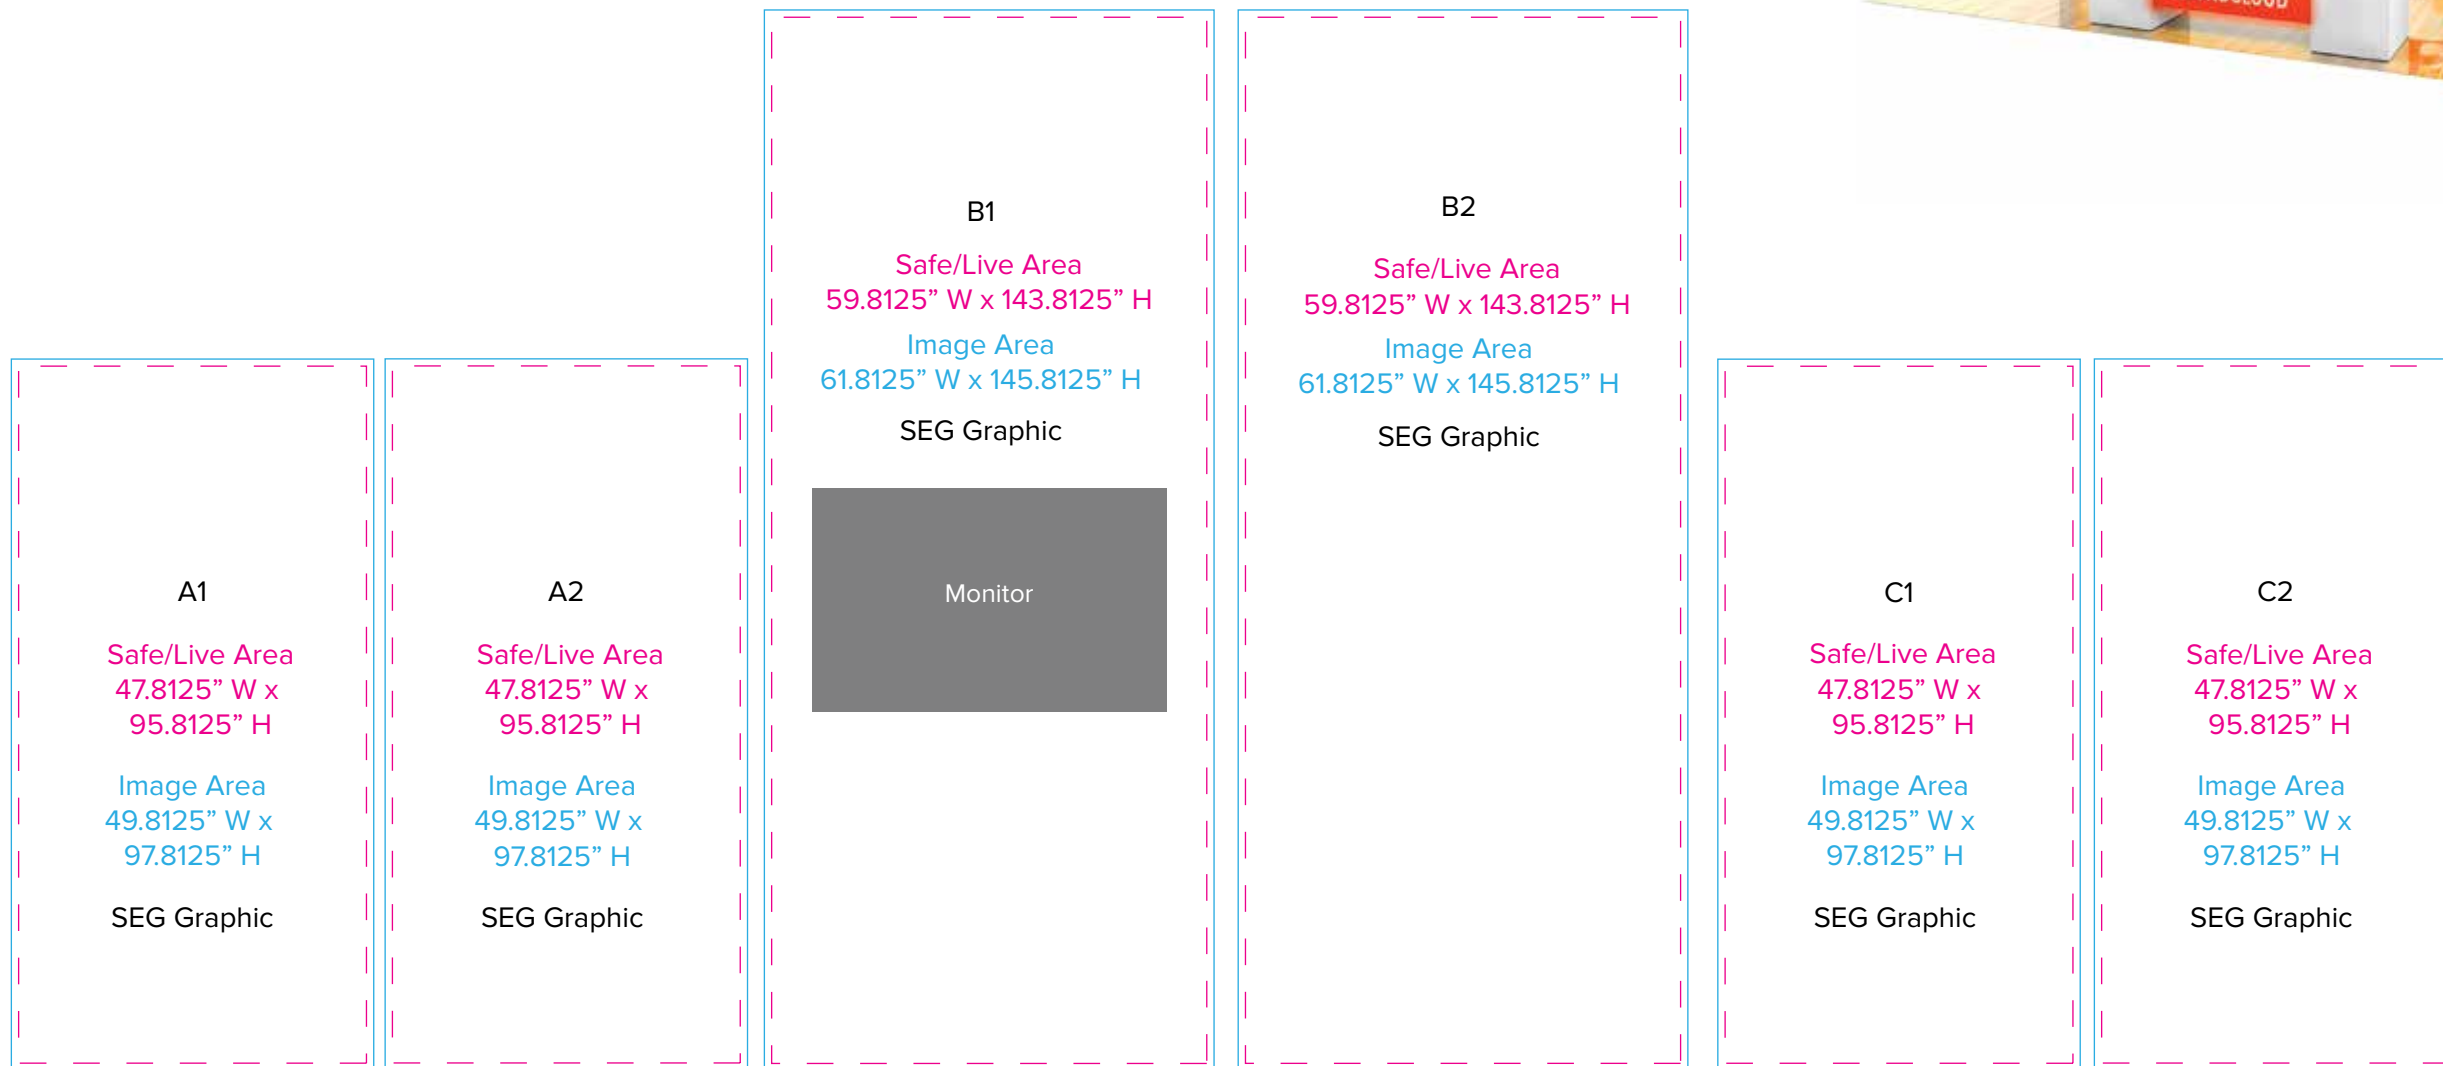

Graphics Template 20 x 20 Layout

Lightboxes are Double-sided

NOTE: All Raster Art (jpg, tiff, psd, png, etc.) must be at least 100 dpi at print size.

Graphics Template
Reception Counter

NOTE: All Raster Art (jpg, tiff,psd, png, etc.) must be at least 100 dpi at print size.